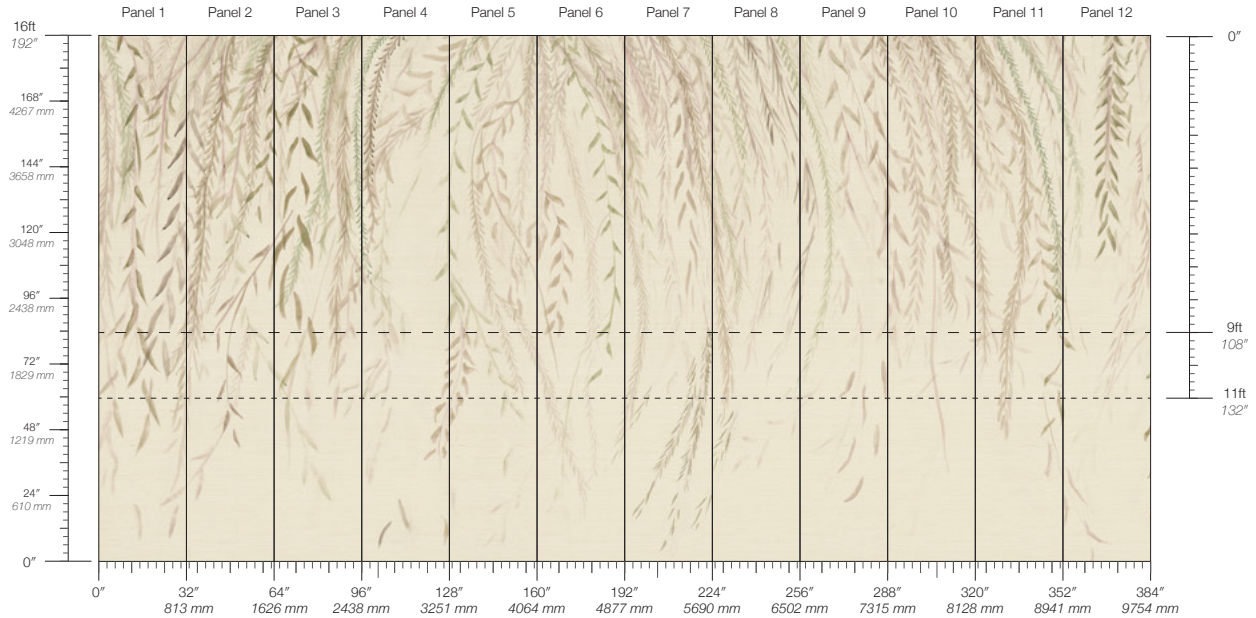

LIMINAL

REED

VEER

Sway Aureline

Suitable for residential and commercial projects

COLOR

Aureline

REPEAT

Non-repeating

DETAILS

Custom options available

DISCLAIMER

Refer to our website to see the full mural artwork. Color and shade will vary by lot. Visible panel seam. Reference the physical sample for color and texture. Panel maps represent mural artwork only.

LEAD TIME

4 weeks to print

ENVIRONMENTAL

PVC Free

PANEL WIDTH

32" / 813 mm trimmed

MINIMUM

1 panel

SPCS

Natural Grasscloth

PANEL HEIGHT

108" / 2743 mm base
132" / 3353 mm standard
192" / 4877 mm extended

PRICE

Available upon request

TESTING

ASTM E84 Adhered Class A